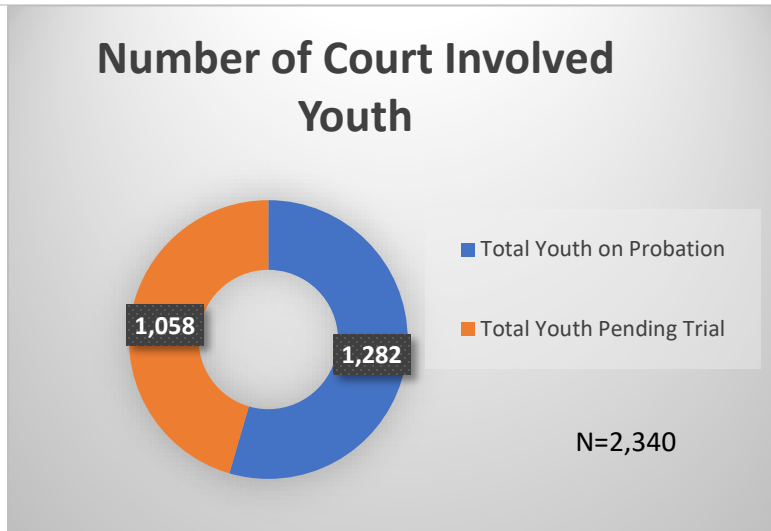

Daily Data Dashboard – January 22, 2025
Demographics for JTDC Population
Wednesday Morning Midnight Count

Data sources: cFive Supervisor – Court Involved Population and RMIS – JTDC Population

Daily Data Dashboard – January 22, 2025
Demographics for JTDC Population
Wednesday Morning Midnight Count