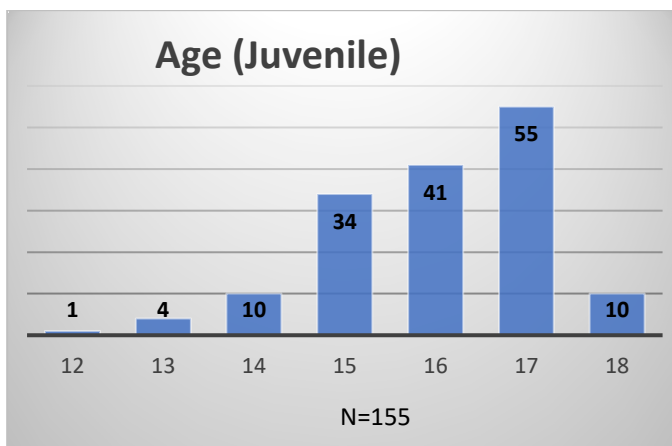

Daily Data Dashboard – January 22, 2025
Demographics for JTDC Population
Wednesday Morning Midnight Count

Data sources: cFive Supervisor – Court Involved Population and RMIS – JTDC Population

Daily Data Dashboard – January 22, 2025
Demographics for JTDC Population
Wednesday Morning Midnight Count