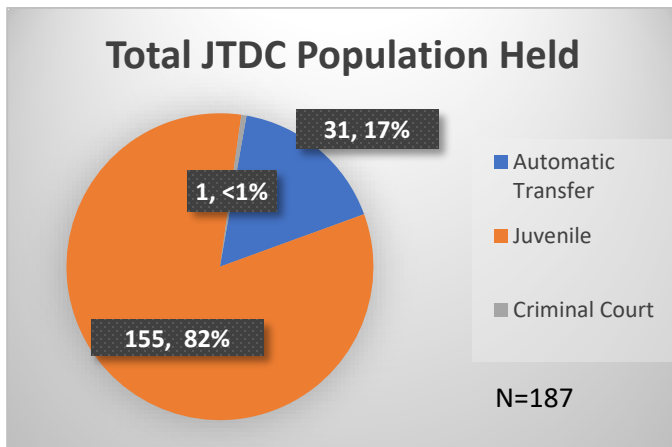

Daily Data Dashboard – January 22, 2025
Demographics for JTDC Population
Wednesday Morning Midnight Count

Data sources: cFive Supervisor – Court Involved Population and RMIS – JTDC Population

Daily Data Dashboard – January 22, 2025
Demographics for JTDC Population
Wednesday Morning Midnight Count