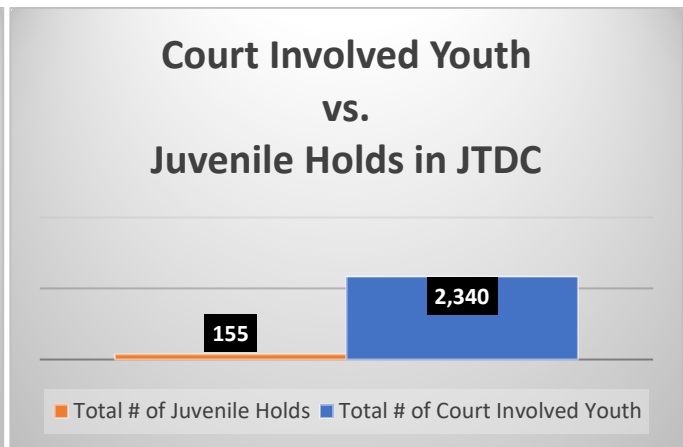

Daily Data Dashboard – January 22, 2025
Demographics for JTDC Population
Wednesday Morning Midnight Count

Data sources: cFive Supervisor – Court Involved Population and RMIS – JTDC Population

Daily Data Dashboard – January 22, 2025
Demographics for JTDC Population
Wednesday Morning Midnight Count