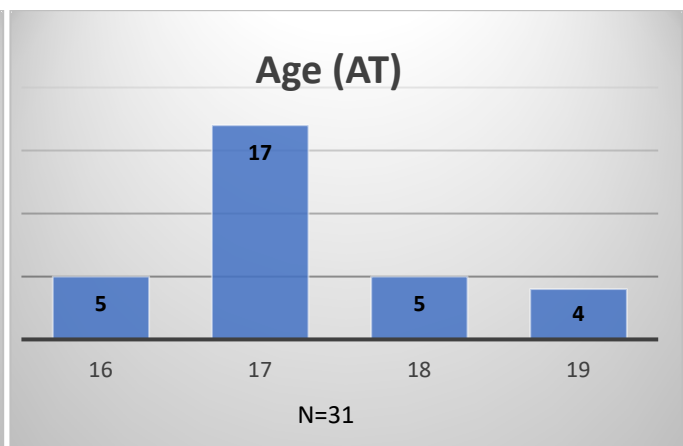

Daily Data Dashboard – January 22, 2025
Demographics for JTDC Population
Wednesday Morning Midnight Count

Data sources: cFive Supervisor – Court Involved Population and RMIS – JTDC Population

Daily Data Dashboard – January 22, 2025
Demographics for JTDC Population
Wednesday Morning Midnight Count